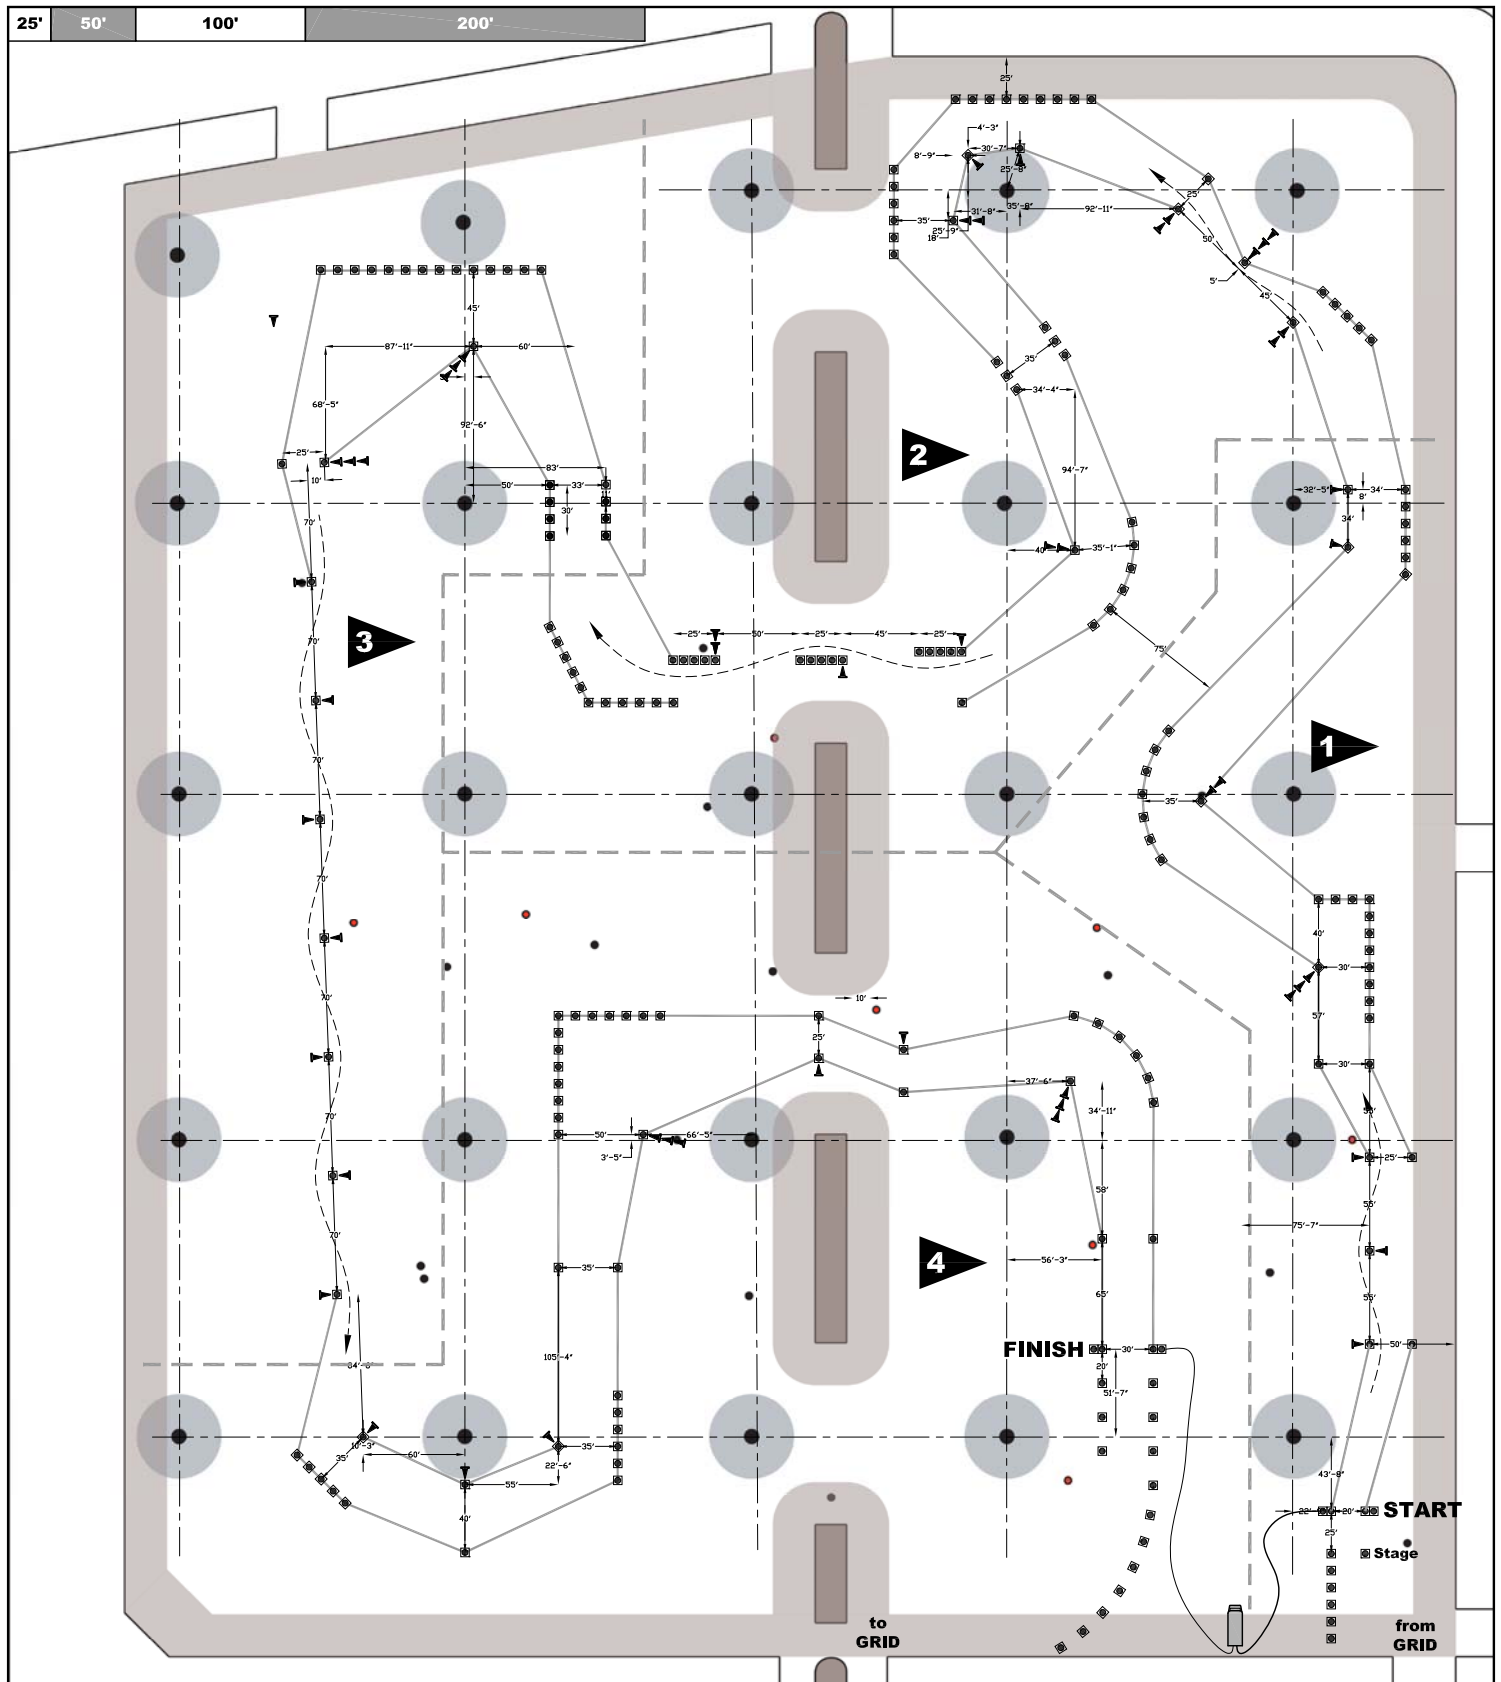

# We Going Backwards?

designed by: Jason Frank

MAY 18, 2014  
MILLER PARK - MILWAUKEE, WI

**MILWAUKEE REGION**  
**SCCA**

**CHAMPIONSHIP EVENT 2**